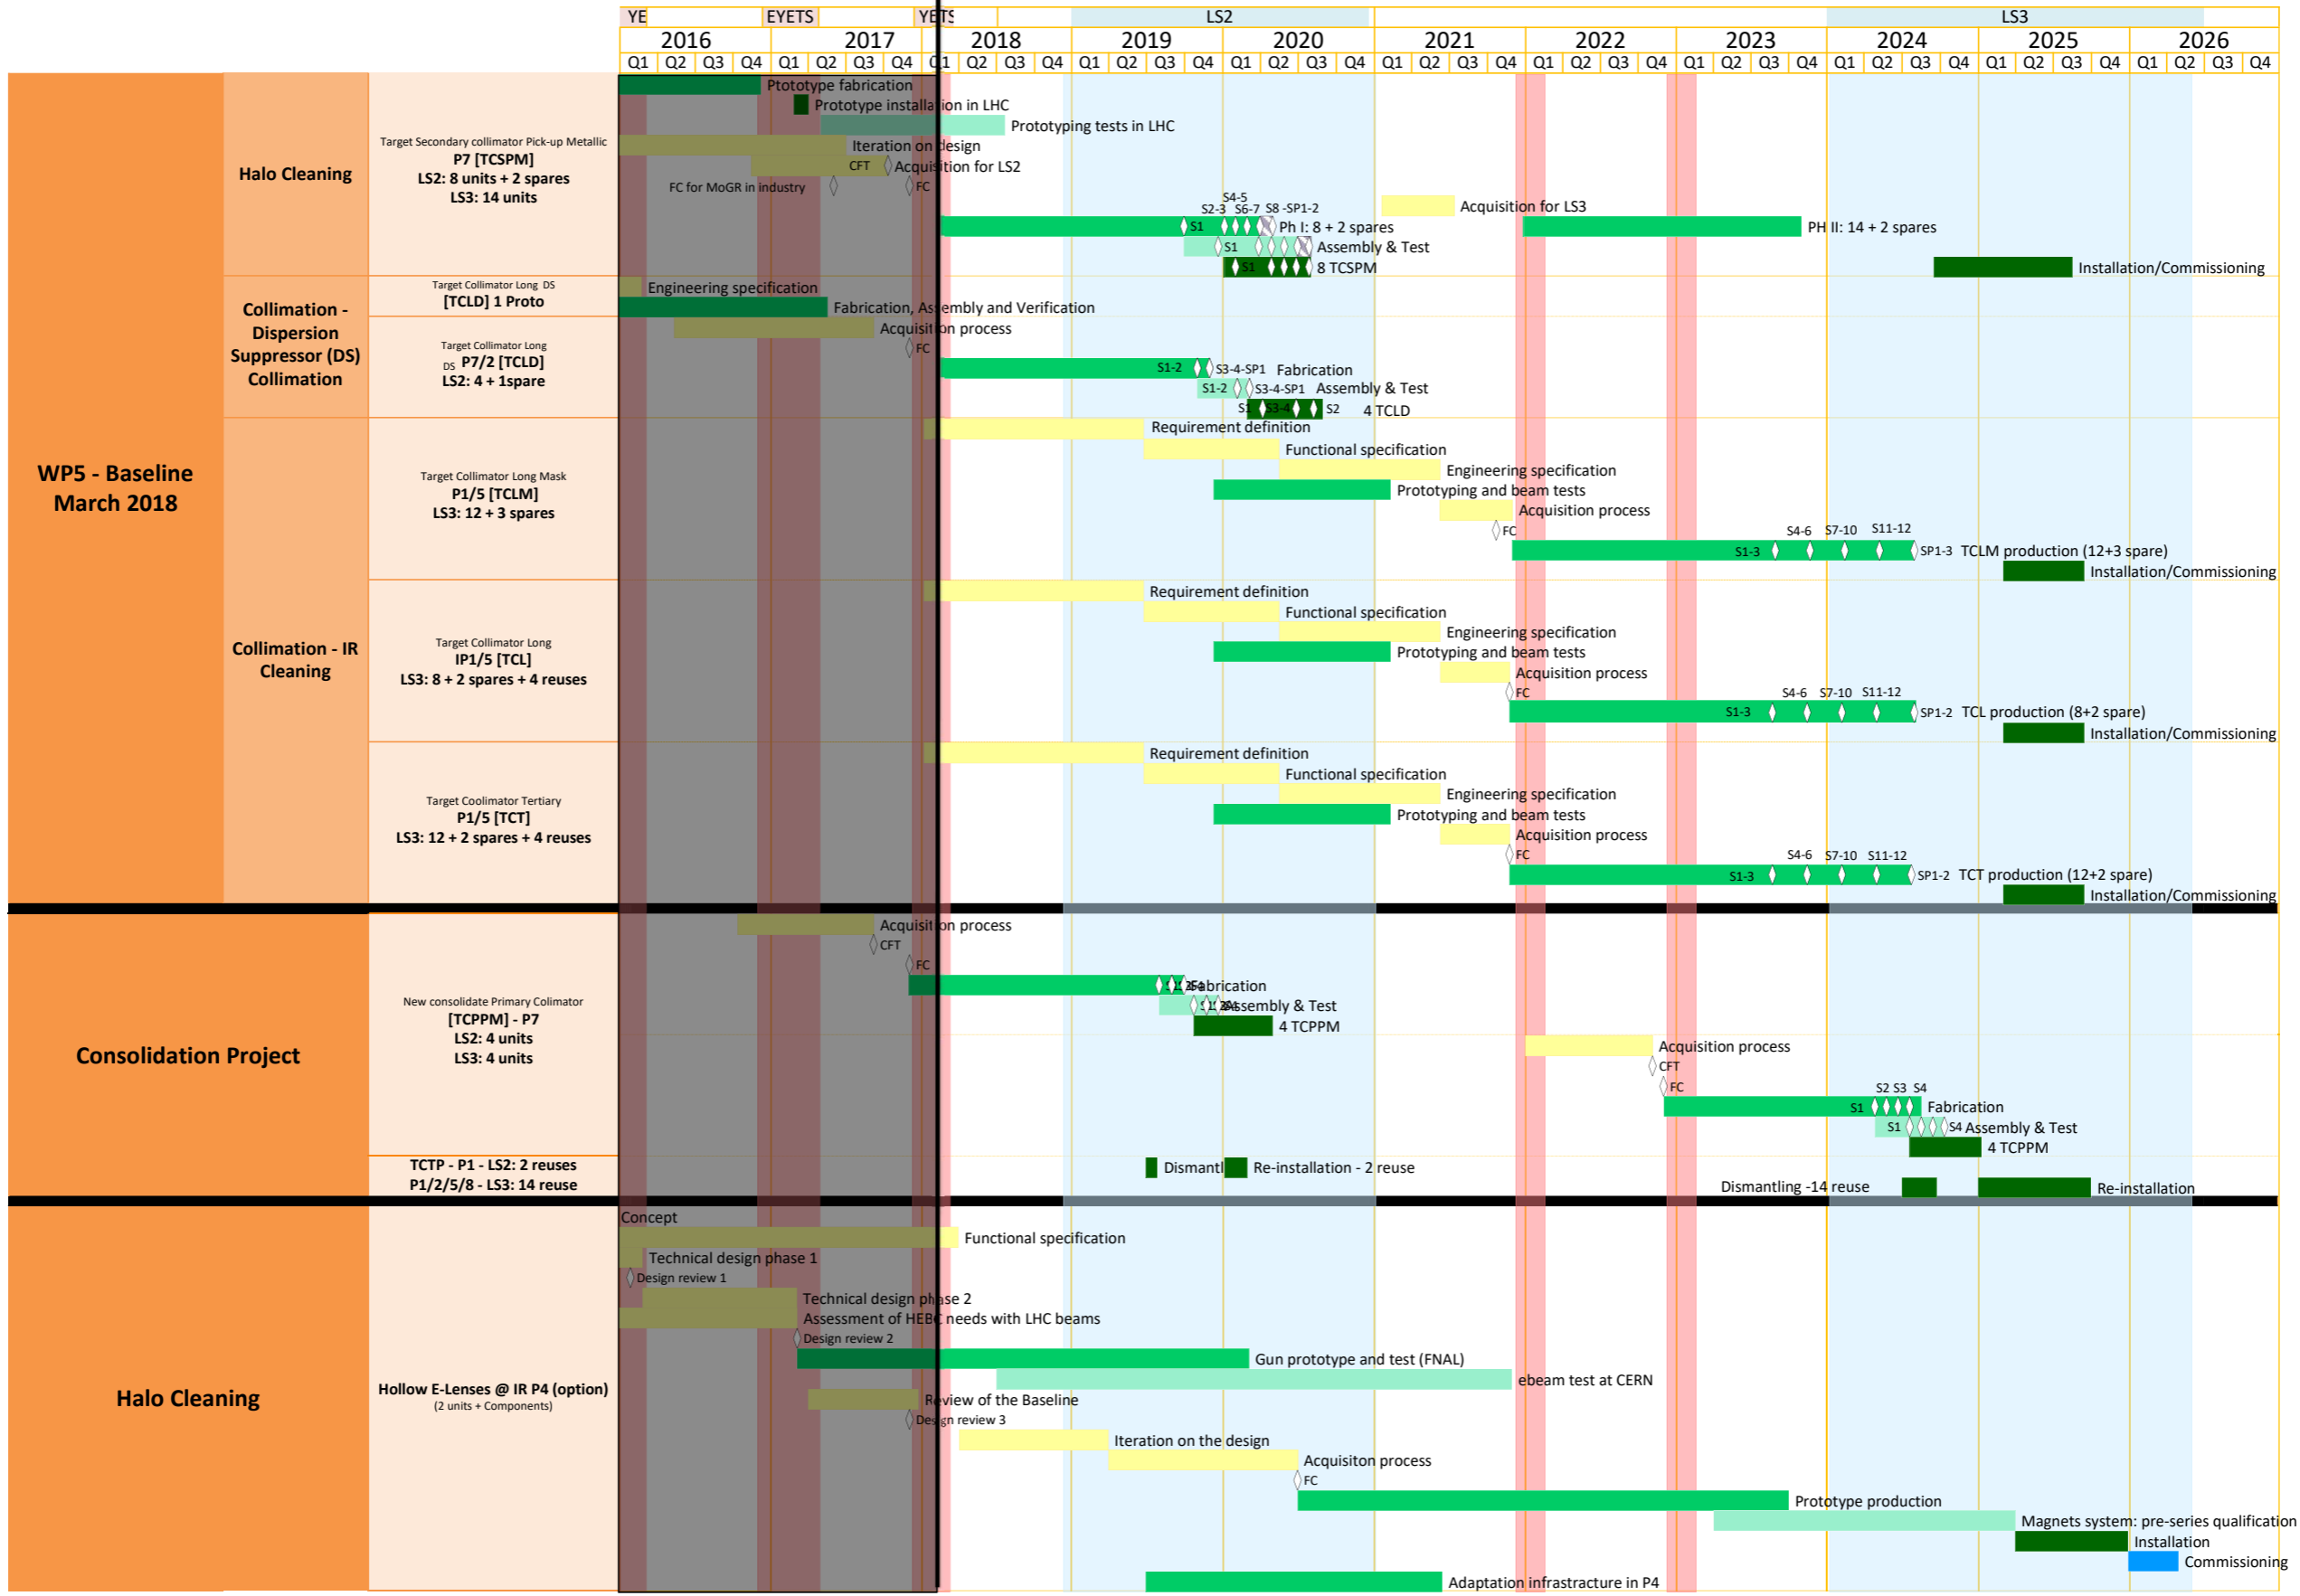

02/02/2018

LEGEND: SPECIFICATIONS (yellow), FABRICATION (green), ASSEMBLY (pink), INSTALLATION (dark green), TEST (light green), COMMISSIONING (blue), SPARES (hatched), MILESTONES (diamond), FC - Finance committee, AC - Acquisition